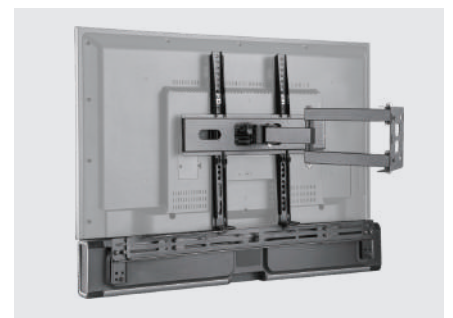

SH 55SM

UNIVERSAL SOUNDBAR BRACKET

Let your soundbar swivel or tilt with your TV to direct the sound exactly where you are!

Weight Capacity
10kg/22lbs

Depth Adjustment
Allows flush mounting the soundbar to TV.

Attach the Soundbar to Your TV Directly

Compatible with Most TV Wall Mounts