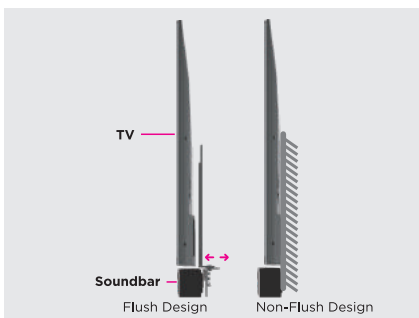

SH 55SM

UNIVERSAL SOUNDBAR BRACKET

Let your soundbar swivel or tilt with your TV to direct the sound exactly where you are!

Weight Capacity
10kg/22lbs

Depth Adjustment
Allows flush mounting the soundbar to TV.

Attach the Soundbar to Your TV Directly

Compatible with Most TV Wall Mounts