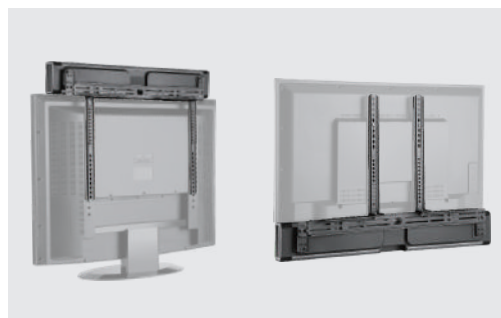

SH 55SM

UNIVERSAL SOUNDBAR BRACKET

Let your soundbar swivel or tilt with your TV to direct the sound exactly where you are!

Weight Capacity
10kg/22lbs

Depth Adjustment
Allows flush mounting the soundbar to TV.

Attach the Soundbar to Your TV Directly

Compatible with Most TV Wall Mounts