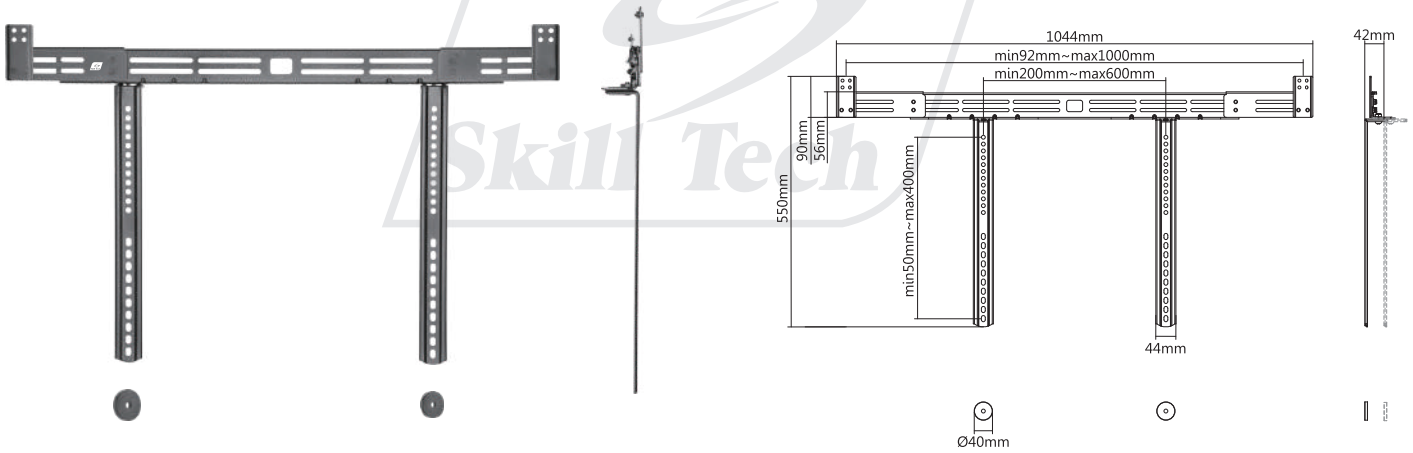

SH 55SM

UNIVERSAL SOUNDBAR BRACKET

Let your soundbar swivel or tilt with your TV to direct the sound exactly where you are!

Weight Capacity
10kg/22lbs

Depth Adjustment
Allows flush mounting the soundbar to TV.

Attach the Soundbar to Your TV Directly

Compatible with Most TV Wall Mounts